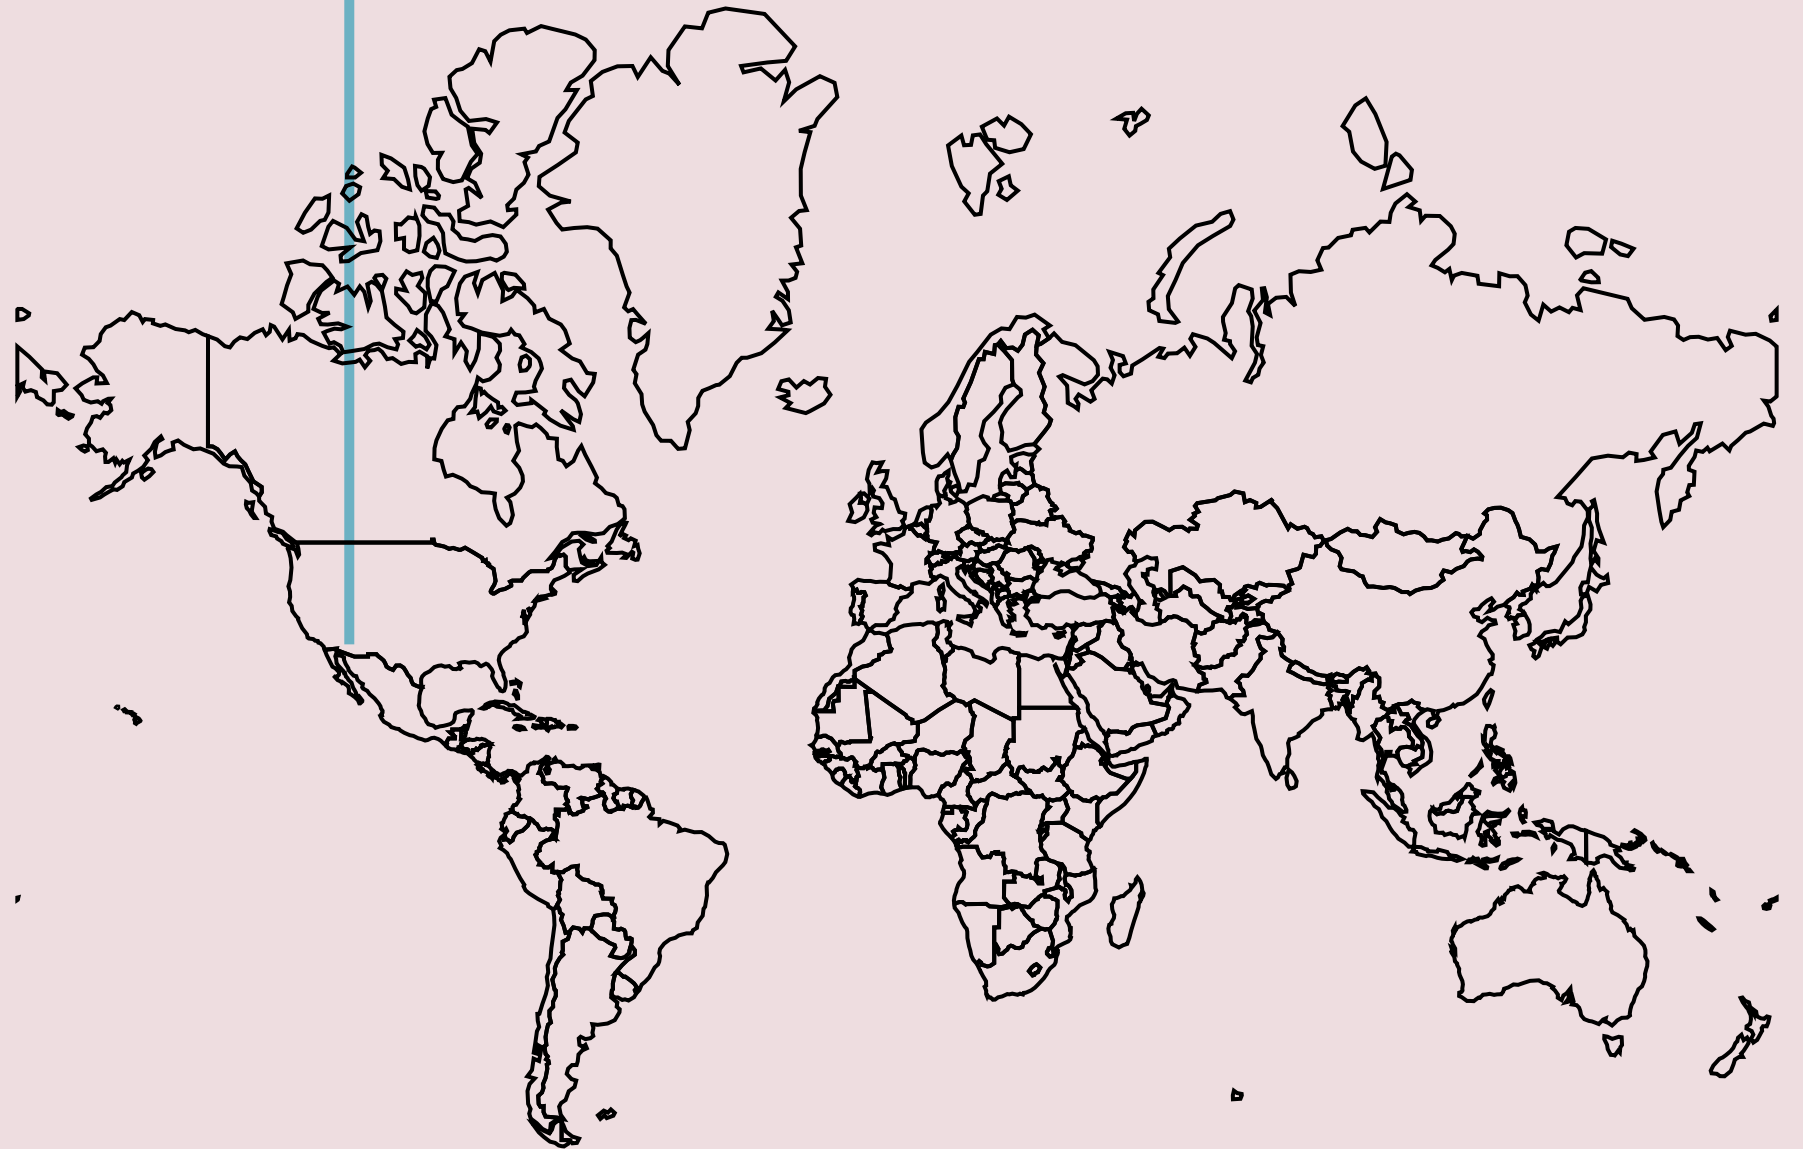

Rugby Rave - Wheelchair rugby 2025

Click on website and map at bottom. For all events visit gbud.in/w7f

Months

J

F

M

A

M

J

J

A

S

O

N

D

Sports

Rugby Rave

Wheelchair rugby

Phoenix, United States Of America

Fri, 21 Mar to Sun, 23 Mar

Website : Not Available

Open Street Map

Google Map

Mar

Su	M	T	W	T	F	Sa
						1
2	3	4	5	6	7	8
9	10	11	12	13	14	15
16	17	18	19	20	21	22
23	24	25	26	27	28	29
30	31					

<https://gbud.in/w7f>